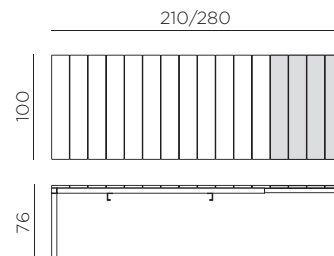

Ref. 482

- 49 peso prodotto in kg
  weight of product in kg
- 1 imballo cartonato - pz e volume in m³
  0,329 m³ carton packing - pcs and volume in cbm
- 12 pz pz su pallet
  pcs on pallet
- prodotto da montare
  assembly required
- **TESTED** prodotto testato a norma
  product tested

IT Tavolo allungabile. 210 - 280 x 100 x 76h cm. Materiale: piano DurelTOP in polipropilene trattato anti-UV, colorato in massa. Gambe in alluminio verniciato. Finitura opaca. Dotato di piedini regolabili. Resina riciclabile.

EN Extensible table. 210 - 280 x 100 x 76h cm. Material: top DurelTOP in polypropylene with UV additives and uniformly coloured. Legs in coated aluminum. Matt finish. Adjustable height feet. Recyclable resin.

FR Table extensible. 210 - 280 x 100 x 76h cm. Matière: plateau DurelTOP en polypropylène traité anti-UV et coloré dans la masse. Pieds en aluminium vernis. Effet mat. Vérins de réglage. Résine recyclable.

DE Verlängerbarer Tisch. 210 - 280 x 100 x 76h cm. Material: DurelTOP Tischplatte aus UV-beständigem Polypropylen, voll durchgefärbt. Beine aus epoxiertem Aluminium. Matt-Effekt. Höhenverstellbaren Füßen. Recyclebarer Kunststoff.

ES Mesa extensible. 210 - 280 x 100 x 76h cm. Material: tablero DurelTOP en polipropileno tratado anti UV y teñido en masa. Patas en aluminio pintado. Efecto mate. Tacos regulables. Resina reciclable.

PT Mesa extensível. 210 - 280 x 100 x 76h cm. Material: tampo DurelTOP em polipropileno com tratamento anti-UV colorido na totalidade. Pernas em alumínio pintado. Acabamento fosco. Pés ajustáveis. Resina reciclável.