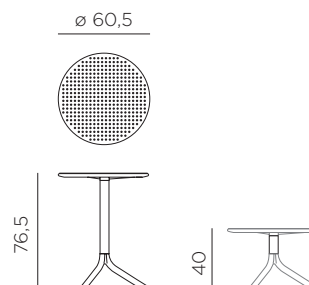

Ref. 056

	4,2	peso prodotto in kg weight of product in kg
	1 0,143 m³	imballo cartonato - pz e volume in m³ carton packing - pcs and volume in cbm
	24 pz	pz su pallet pcs on pallet
		prodotto da montare assembly required

IT Tavolo con gamba centrale a 3 razze. Materiale: polipropilene fiberglass trattato anti-UV e colorato in massa. Smontabile. Finitura opaca. Dotato di piedini antiscivolo. Possibilità di doppia altezza: 40 cm / 76,5 cm. Resina riciclabile.

EN Table with center column and 3 spokes. Material: uniformly colored fiberglass polypropylene resins with UV additives. Demountable. Matt finish. With non-slip feet. Double height option: 40 cm / 76,5 cm. Recyclable resin.

FR Table avec pied central à 3 branches. Matériau: polypropylène fiberglass traité anti-UV et coloré dans la masse. Démontable. Effet mat. Avec patins anti-dérapants. Option de double hauteur: 40 cm / 76,5 cm. Résine recyclable.

DE Tisch mit zentraler Säule und 3 Speichen. Material: UV-beständigem fiberglass-Polypropylen, voll durchgefärbt. Demontierbar. Matt-Effekt. Mit rutschfesten Fußkappen. Optional : Doppelte Höhe 40 cm / 76,5 cm. Recyclebarer Kunststoff.

ES Mesa con pie central de 3 radios. Material: polipropileno fiberglass tratado anti-UV y teñido en masa. Desmontable. Efecto mate. Con tapones antideslizantes. Opción de doble altura: 40 cm / 76,5 cm. Resina reciclable.

PT Mesa com coluna central e 3 raios. Material: polipropileno fiberglass com tratamento anti-UV colorido na totalidade. Destacável. Acabamento fosco. Com pés antiderrapantes. Opção de dupla altura: 40 cm / 76,5 cm. Resina reciclável.

* Il prodotto non deve essere immerso nell'acqua. La base presenta all'interno una componente in metallo. - The product must not be immersed in water. The base has a metal component inside. - Le produit ne doit pas être immergé dans l'eau. La base a une composante en métal à l'intérieur. - Das Produkt sollte nicht in Wasser getaucht werden. Die Gestell enthält eine Metallkomponente. - El producto no debe ser sumergido en agua. La base tiene un componente metálico en su interior. - O produto não deve ser imerso em água. A base tem um componente de metal dentro.