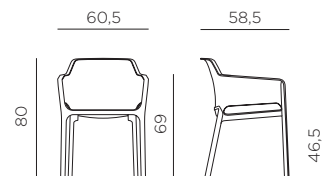

### Ref. 326

3,9

peso prodotto in kg  
weight of product in kg

6

0,516 m<sup>3</sup>

imballo cartonato - pz e volume in m<sup>3</sup>  
carton packing - pcs and volume in cbm

24 pz

pz su pallet  
pcs on pallet