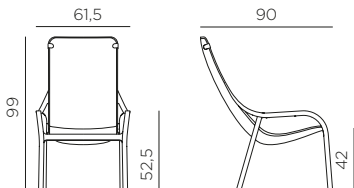

IT Poltrona lounge monoblocco. Materiale: polipropilene fiberglass trattato anti-UV e colorato in massa. Impilabile. Finitura opaca. Dotata di piedini antiscivolo e mollette per fissare il telo mare. Istruzioni d'uso: posizionare in modo stabile su un suolo piano. Pulire con detergenti non aggressivi e sciacquare con acqua. Tipo di utilizzo: collettività. Prodotto in Italia. Resina riciclabile. Prodotto a norma UNI EN 581/1/2.

IMPORTANTE, CONSERVARE
PER FUTURI RIFERIMENTI:
LEGGERE ATTENTAMENTE

EN Monobloc lounge armchair. Material: uniformly colored fiberglass polypropylene resins with UV additives. Stackable. Matt finish. With non-slip feet and clips for securing a beach towel. Instructions for use: place on a flat level area. Wash with mild soap and rinse with water. Typical uses: group gatherings. Made in Italy. Recyclable resin. Product conforms to UNI EN 581/1/2.